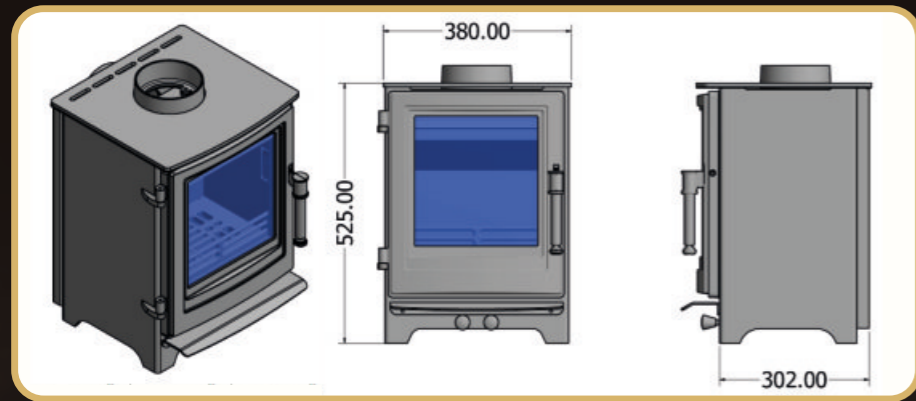

Will they fit? Here's a handy reference for dimensions

Width - 380mm
Depth - 302mm
Height - 525mm
Suitable for a small tent