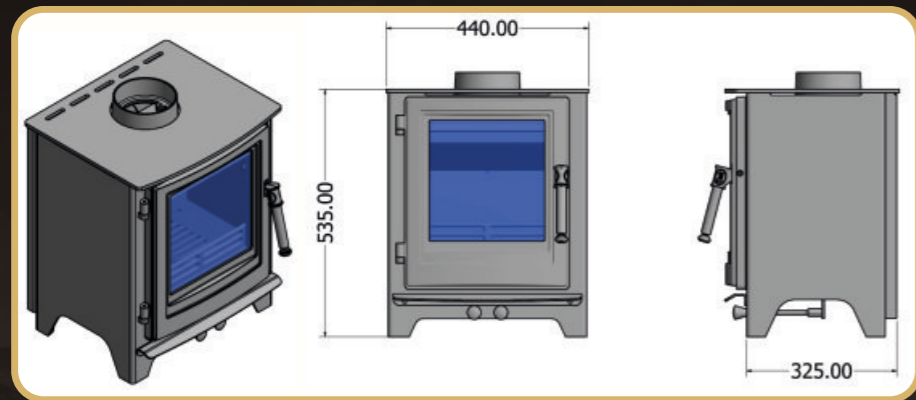

Width - 440mm
Depth - 325mm
Height - 535mm
Suitable for a medium tent