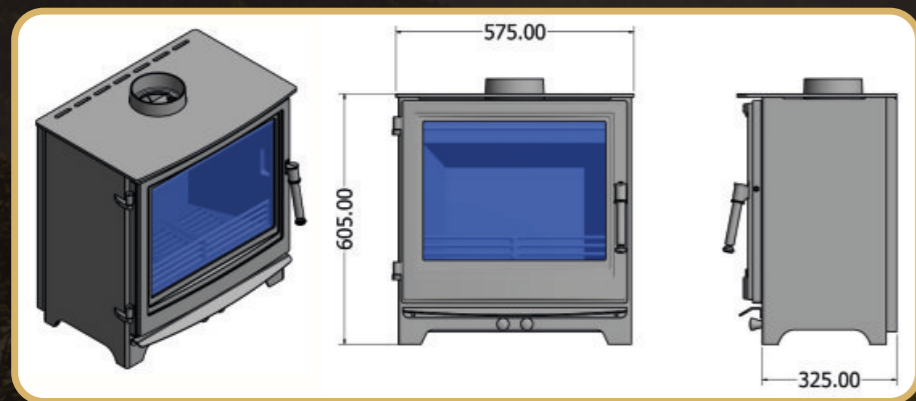

Width - 575mm  
Depth - 325mm  
Height - 605mm  
Suitable for a large tent

SUPPLIED  
&  
INSTALLED BY

  
glampingfires®  
GLAMPING STOVES - UK

[www.glampingfires.co.uk](http://www.glampingfires.co.uk)

CLEAR SKY RANGE